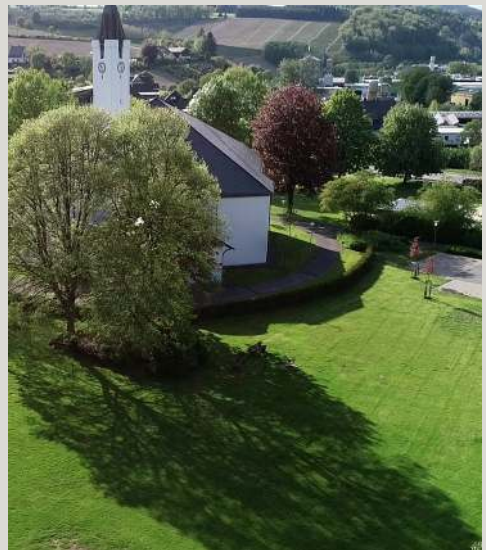

Bier oder Wein?

Kommt auf den Anlass an. Wichtig ist dabei es mit Familie und Freunden zu genießen.

**Am 13.09.2020
wählen gehen!**